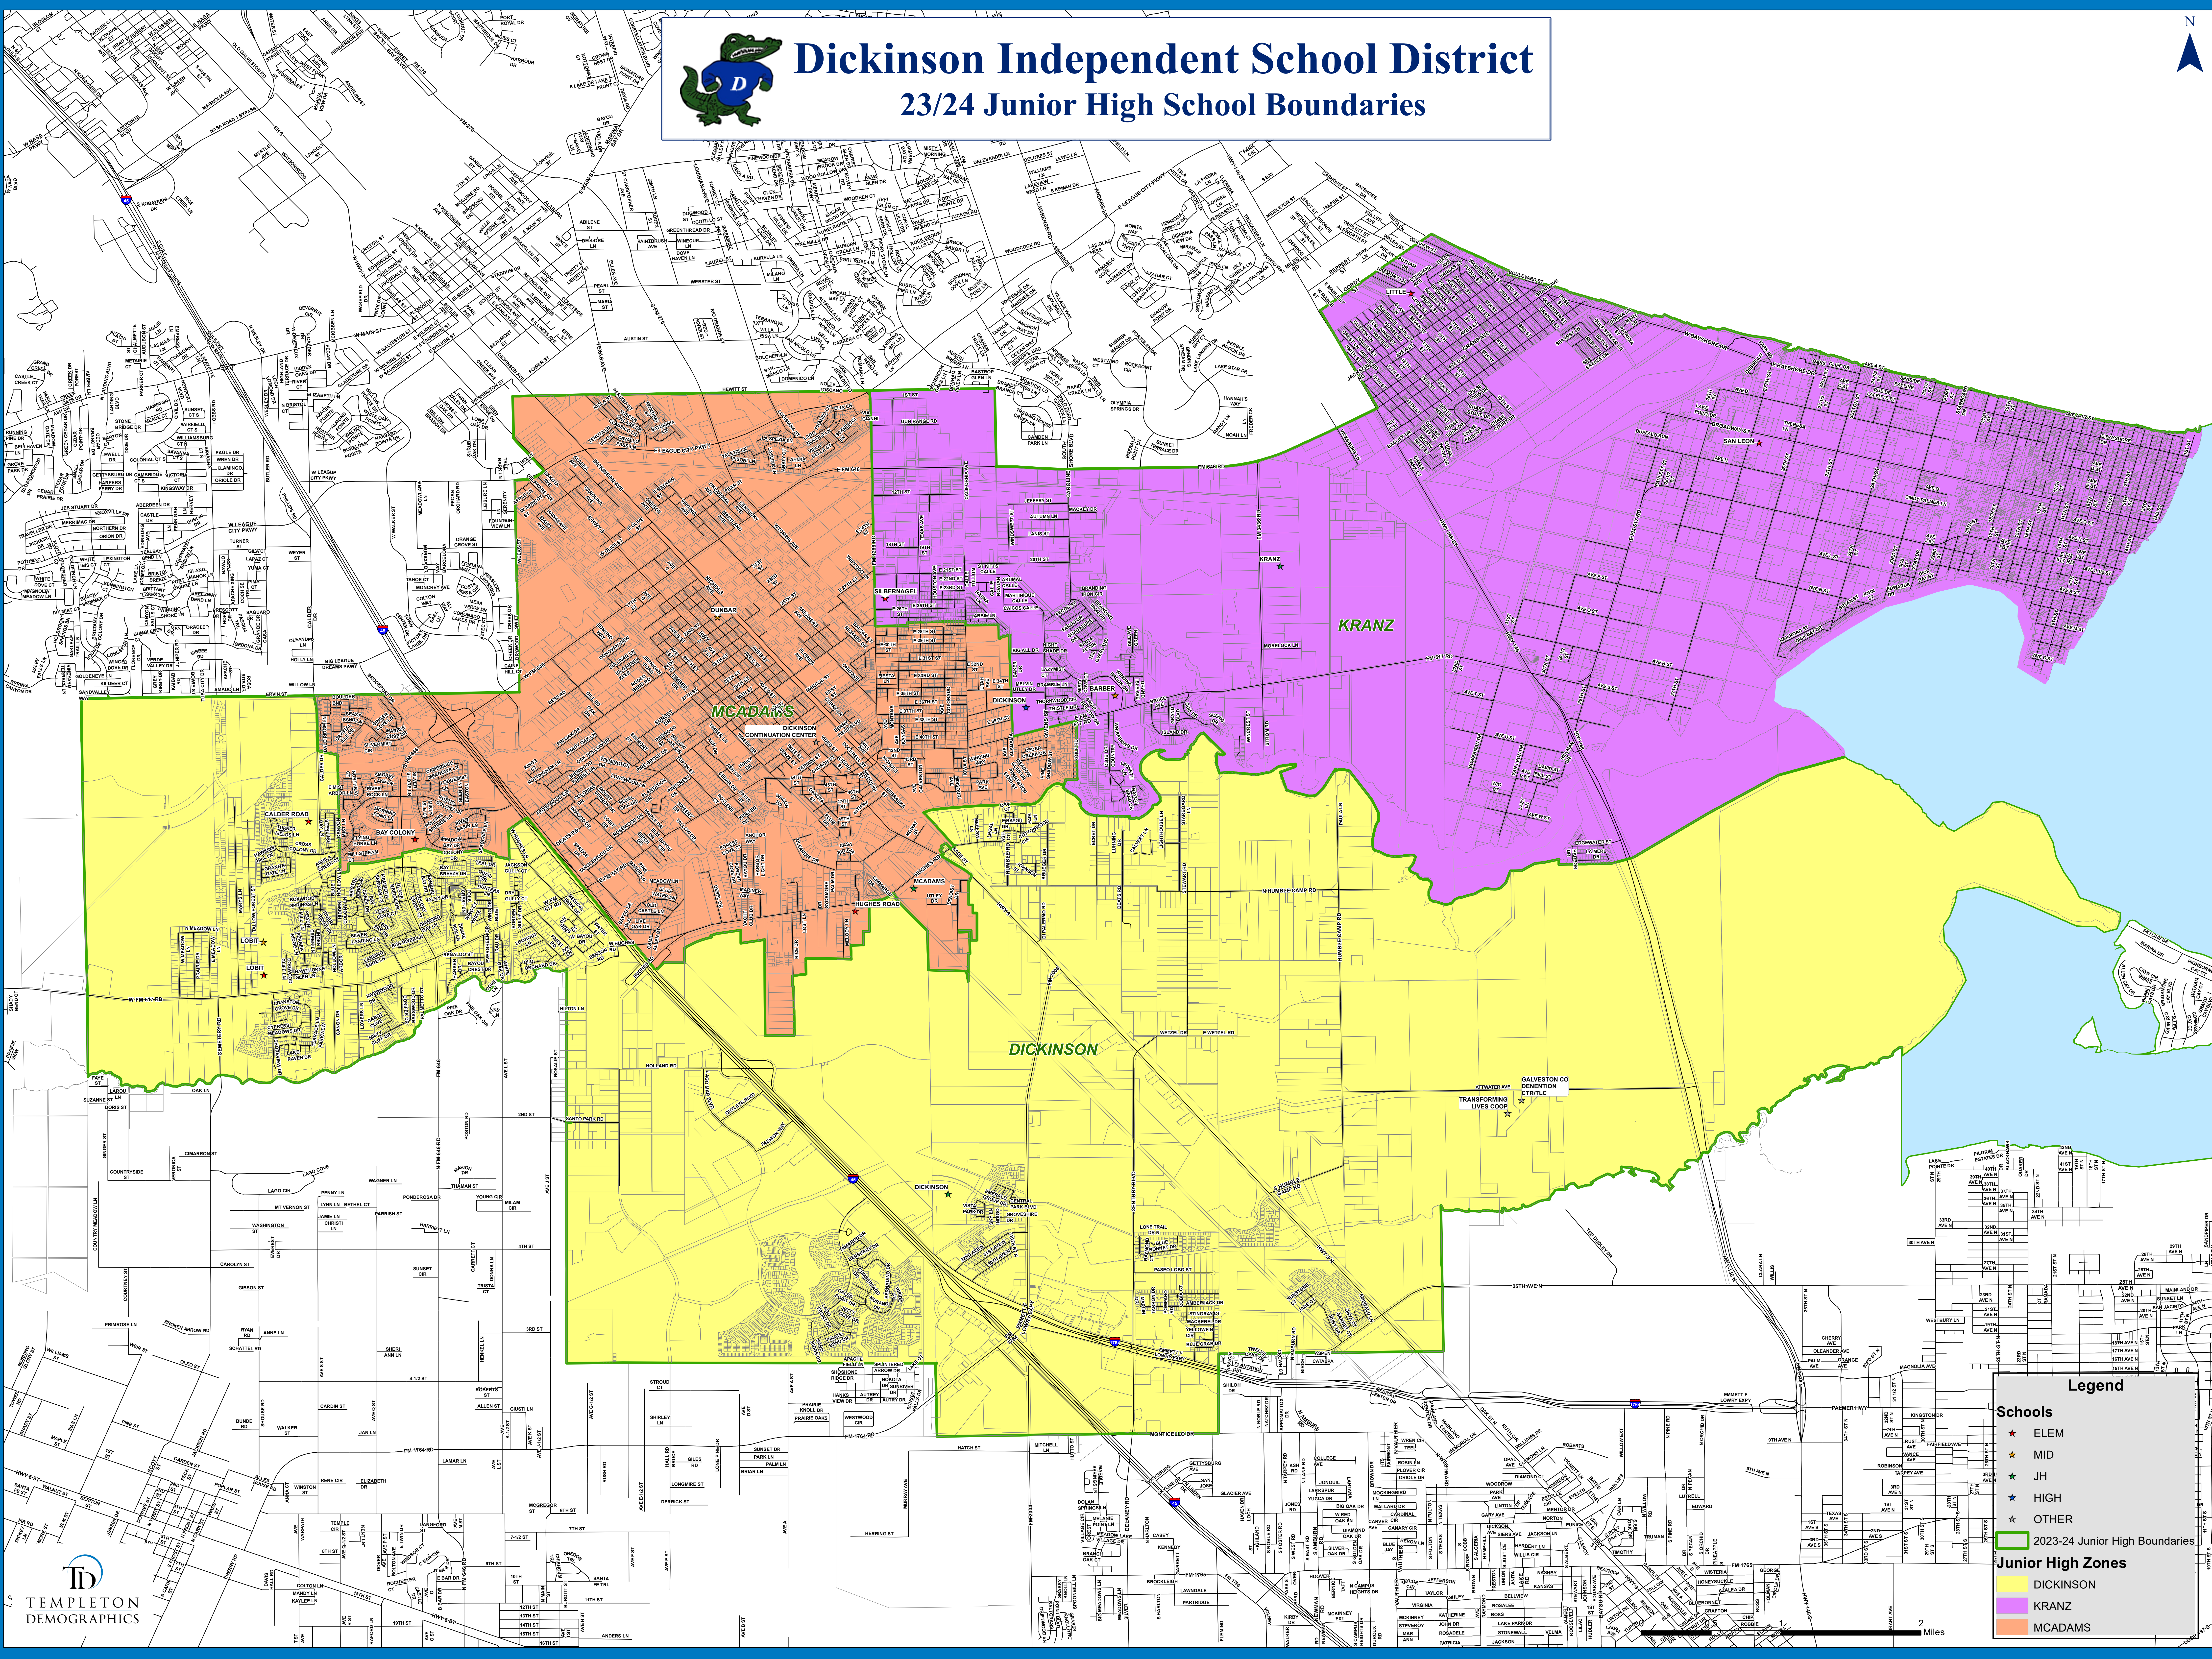

Dickinson Independent School District

23/24 Junior High School Boundaries

Legend

Schools

- ★ ELEM
- ★ MID
- ★ JH
- ★ HIGH
- ★ OTHER

Junior High Zones

- DICKINSON
- KRANZ
- MCADAMS